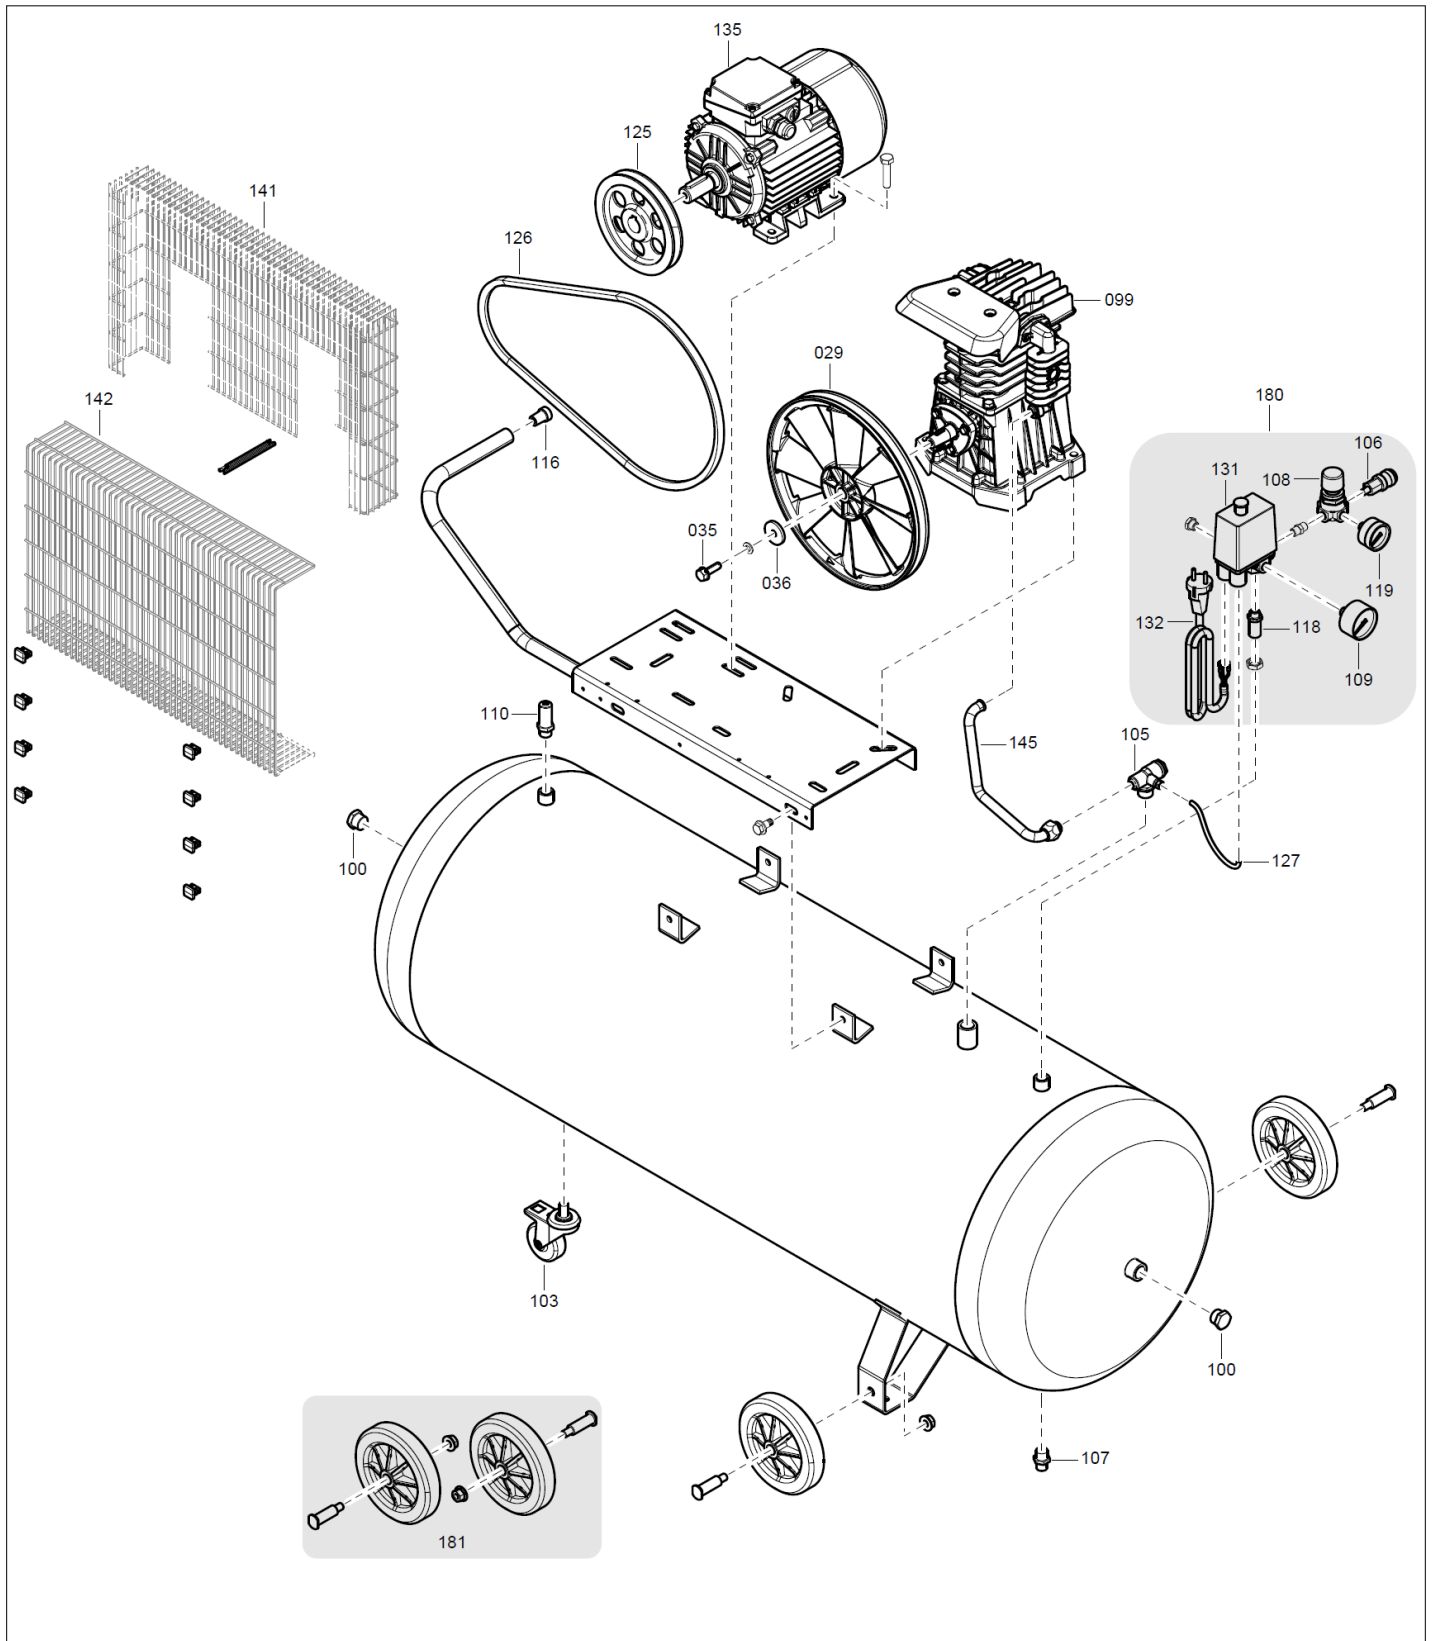

4116026984_00 Compressor package

Item	Part No.	Name	Qty	Uom
029	1129102569	Flywheel	1	EA
035	1127010222	Flywheel screw	1	EA
036	1127030027	Flywheel washer	1	EA
099	1129740084	Pump	1	EA
100	1127090003	Plug receiver	2	EA
103	1127260036	Pivot wheel	1	EA
105	1127190019	Non return valve	1	EA
106	1127130057	Universal Tap	1	EA
107	1127130016	Discharge tap	1	EA
108	1129700735	Pressure reducer	1	EA
109	1127110030	Pressure gauge	1	EA
110	1127190201	Safety valve	1	EA
116	1127360002	Rubber	1	EA
118	1127080155	Fitting	1	EA
119	1127110024	Pressure gauge	1	EA
125	2236111828	Pulley	1	EA
126	1127370006	Belt	1	EA
127	1127230001	Unloader pipe aluminium	AR	EA
131	1127250074	Pressure switch	1	EA
132	1127320907	Infeed cable	1	EA
135	1127380788	Motor	1	EA
141	2236116965	Beltguard front	1	EA
142	2236116966	Beltguard rear	1	EA
145	1127230268	Delivery pipe	1	EA
180	1124050402	Pressure switch kit	1	EA
181	1124000402	Wheels kit	1	EA